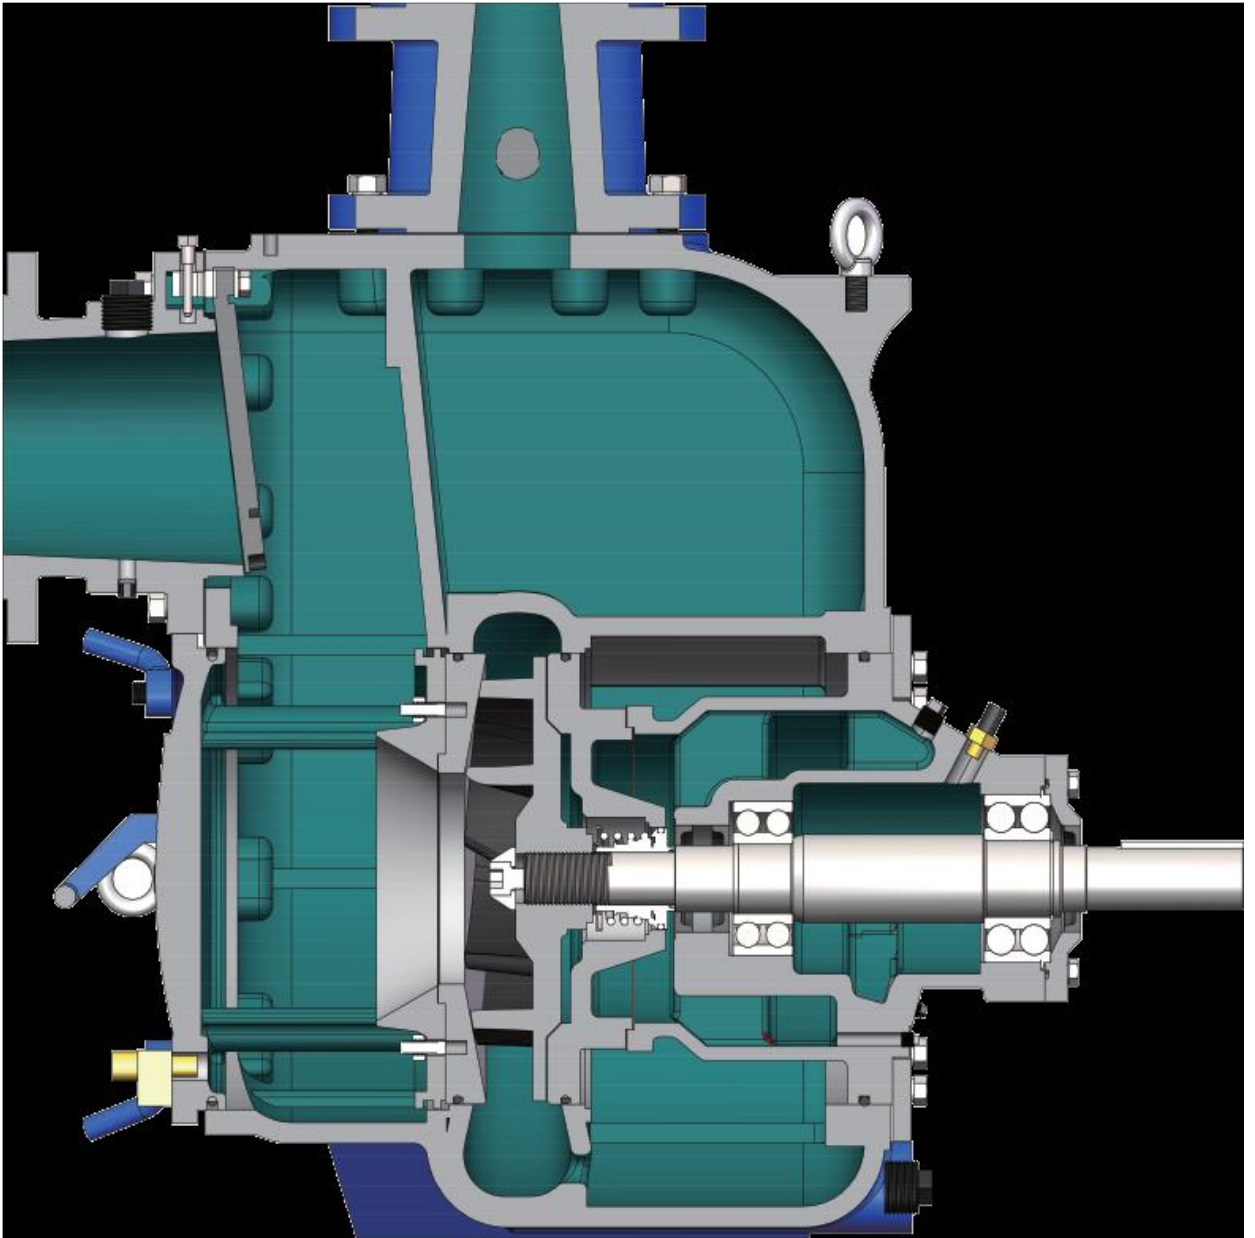

## TTPSU SERIES HIGHHEAD SELF PRIMING TRASH PUMP

### PRODUCT FEATURES

TTPSU series high head pump are designed for economical, trouble-free operation with excellent trash handling capacity. The five-vane, open solids handling impeller handles up to 3” diameter solids. The impeller, seal, wear plate and flap valve can all be accessed through the cover plate opening for inspection or service. An atmospheric barrier along with a lip seal provide additional protection of bearings, this also allows external monitoring. The mechanical cartridge seal is specifically designed for abrasive and or trash handling service. The entire rotating assembly can be removed without disturbing pump volute or piping.