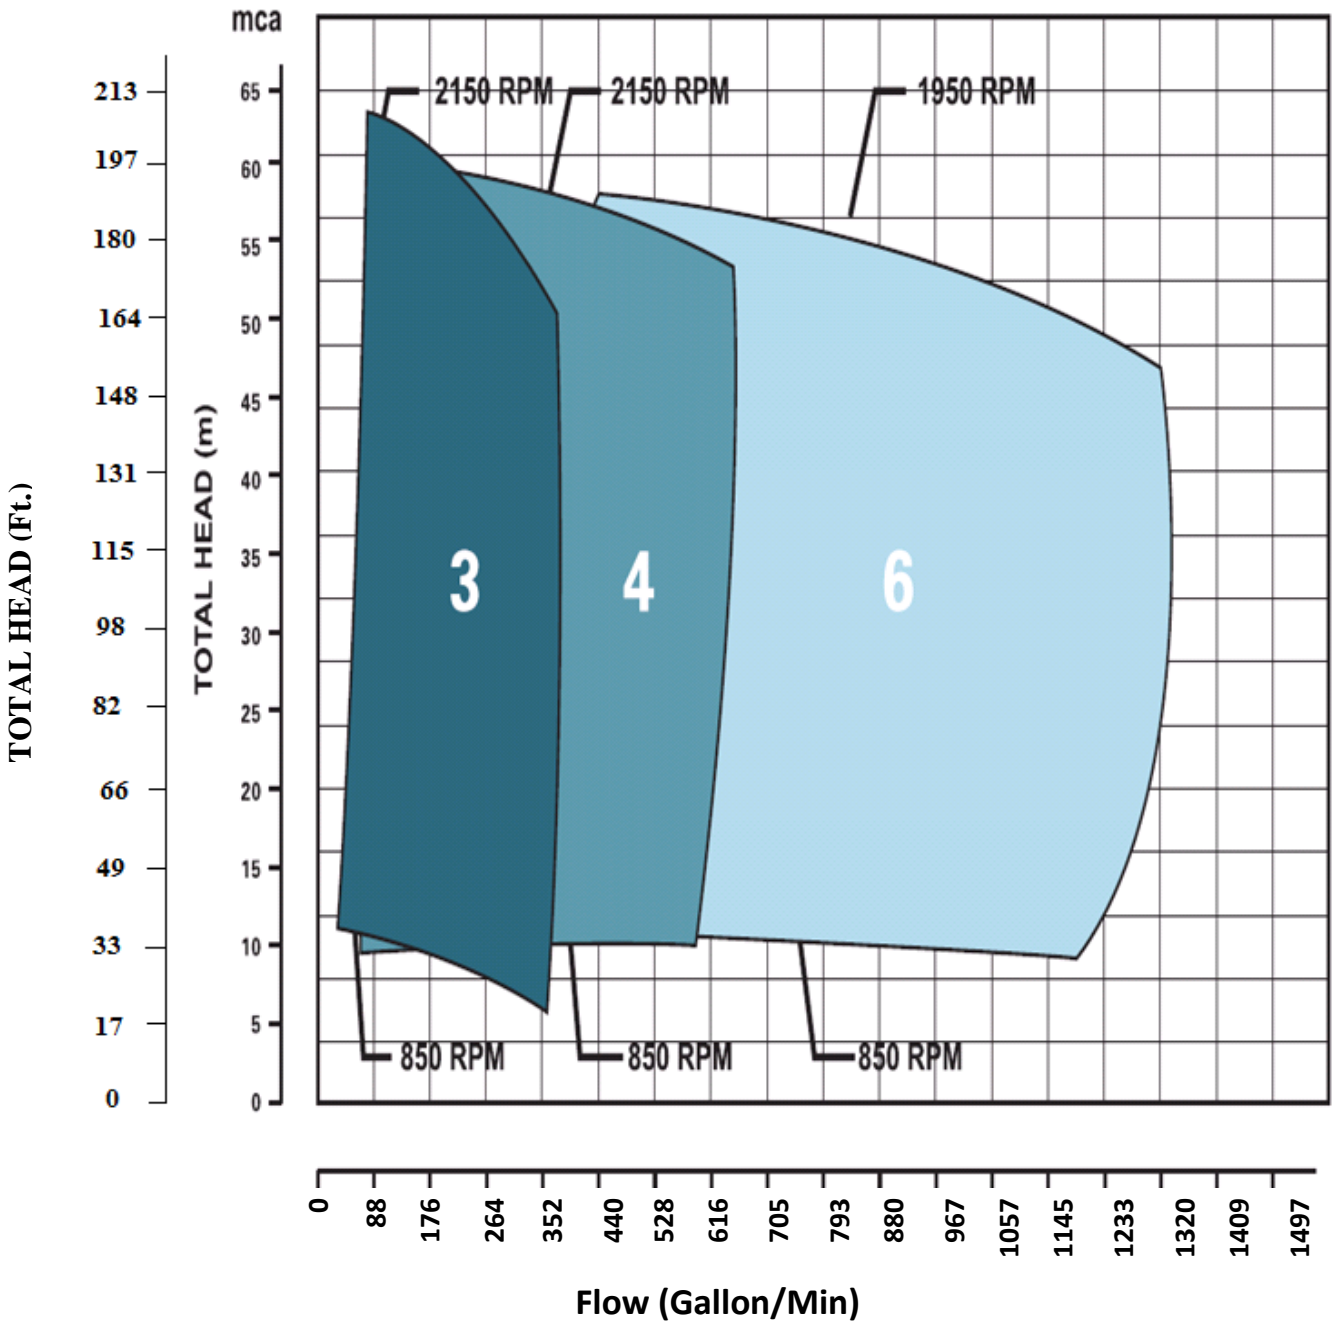

PERFORMANCE CHARTS

Contact: sales@titanpumpsinc.com
Phone: 713-283-7700, Fax: 713-283-7600
Visit Us: www.titanpumpsinc.com