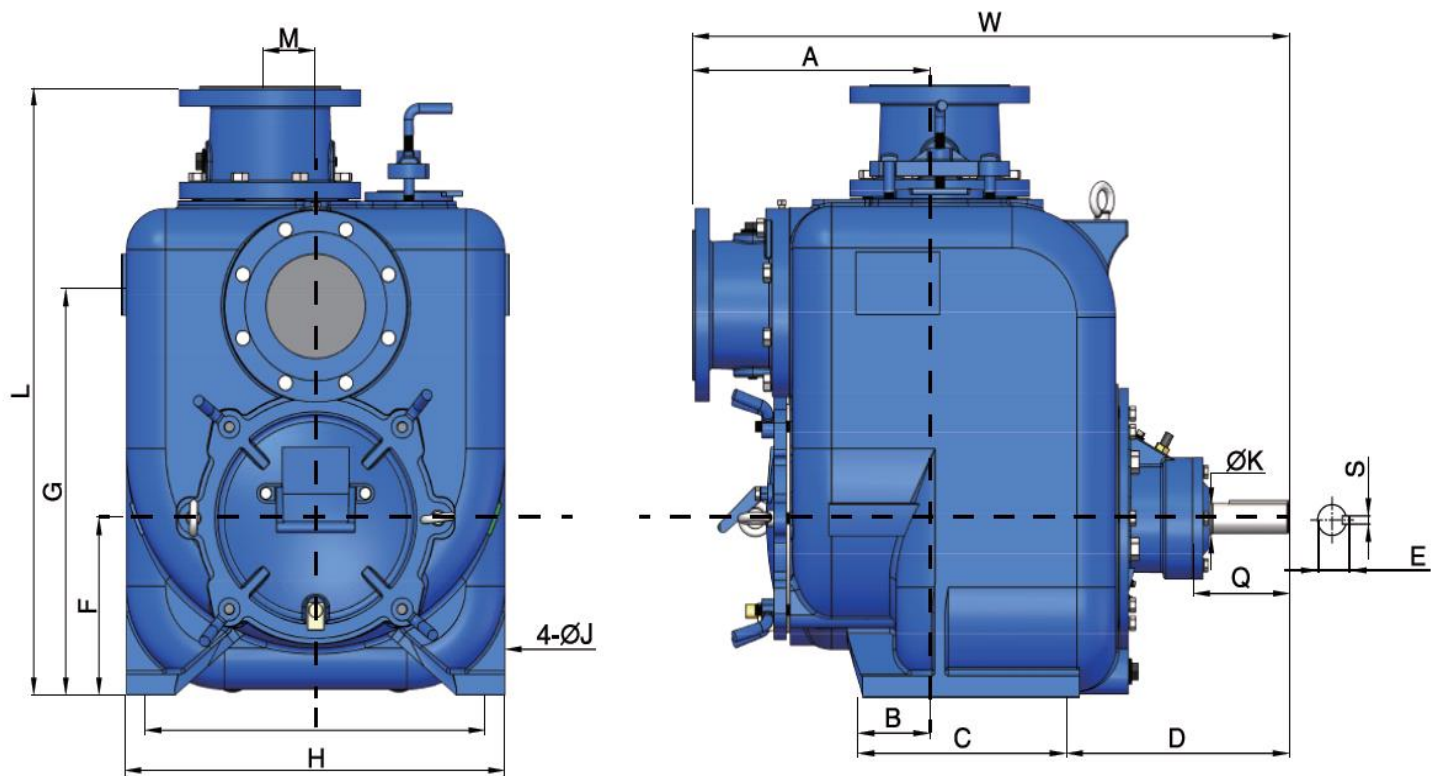

## TTPSU SERIES HIGHHEAD SELF PRIMING TRASH PUMP

### PRODUCT FEATURES

TTPSU series high head pump are designed for economical, trouble-free operation with excellent trash handling capacity. The five-vane, open solids handling impeller handles up to 3” diameter solids. The impeller, seal, wear plate and flap valve can all be accessed through the cover plate opening for inspection or service. An atmospheric barrier along with a lip seal provide additional protection of bearings, this also allows external monitoring. The mechanical cartridge seal is specifically designed for abrasive and or trash handling service. The entire rotating assembly can be removed without disturbing pump volute or piping.